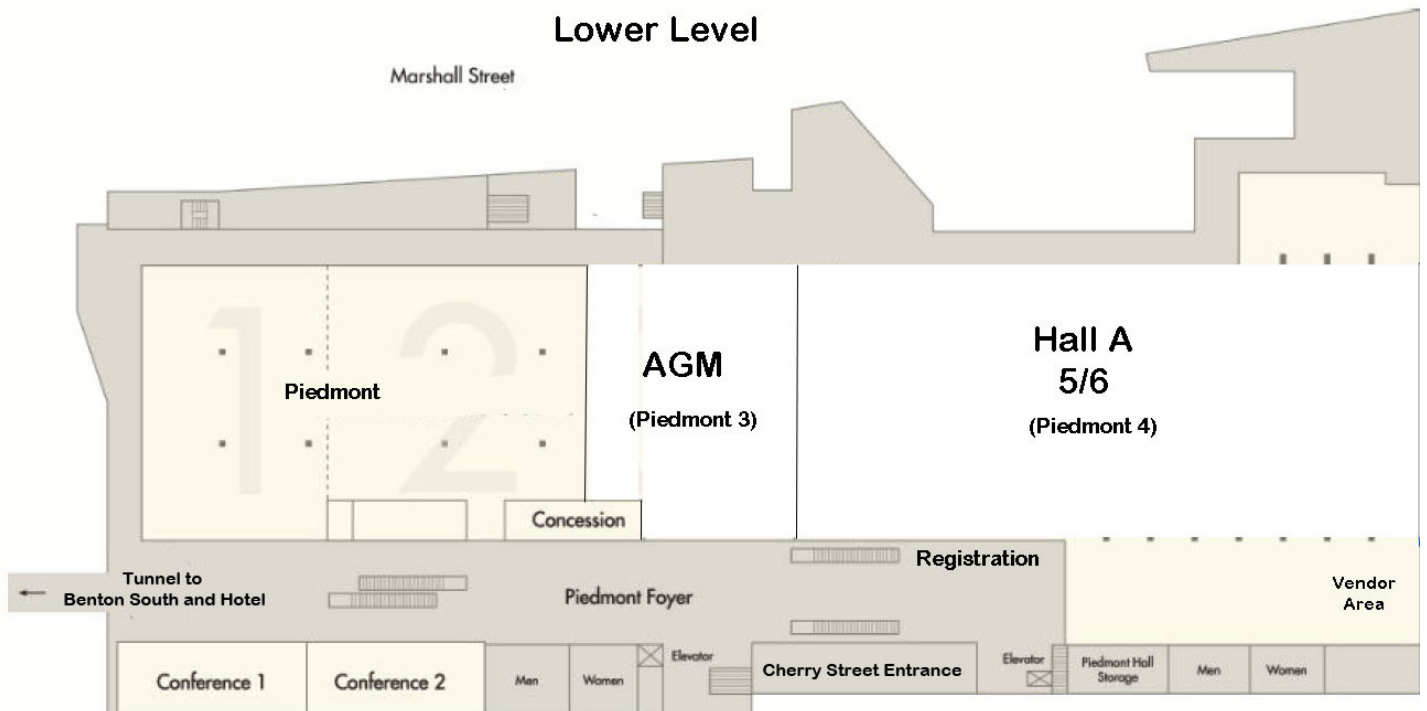

The Benton Convention Center

Halls B (Salem) and C (Winston)

Access the Main Entrance of the Benton by crossing Cherry Street from the Marriot. Turn right and then cross Fifth Street. Escalators in the foyers provide access to Hall A and Registration.

Hall A (Piedmont) – Access from the Cherry Street entrance at street level or the tunnel from the Embassy Suites. Escalators in the foyers provide access to Hall B and C.

Note: The street elevation lowers from left to right as seen from Cherry Street.