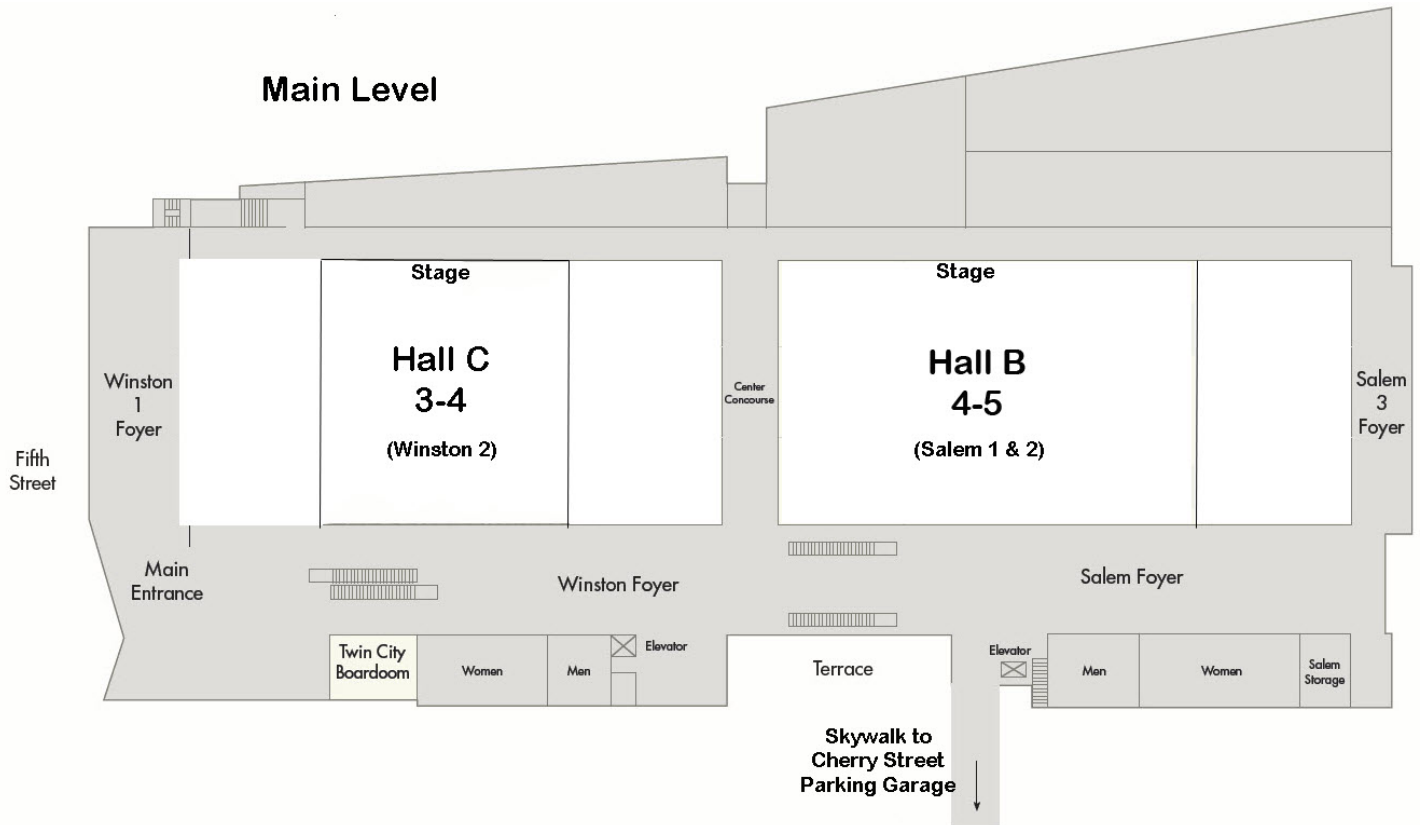

The Benton Convention Center

Halls B (Salem) and C (Winston)

Access the Main Entrance of the Benton by crossing Cherry Street from the Marriot. Turn right and then cross Fifth Street. Escalators in the foyers provide access to Hall A and Registration.

Hall A (Piedmont) – Access from the Cherry Street entrance at street level or the tunnel from the Embassy Suites. Escalators in the foyers provide access to Hall B and C.

Note: The street elevation lowers from left to right as seen from Cherry Street.